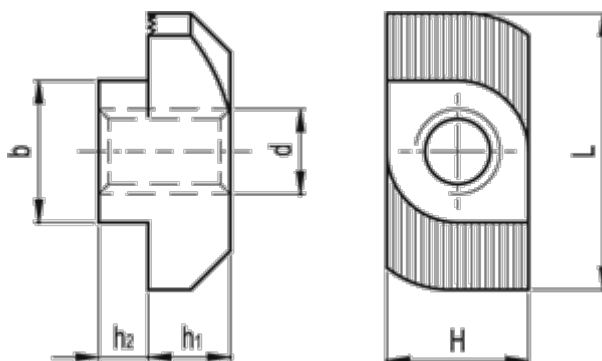

Article number: 20650386A

Description: E+G Dowels for T-slots
GN 505-10-M4-MB

Measures

b -0.1 -0.5 = 10

d = M4

H -0.1 -0.5 = 10

h1 -0.4 = 5.8

h2 = 3.5 -1

L +/-0.5 = 19

Weight (g) = 8